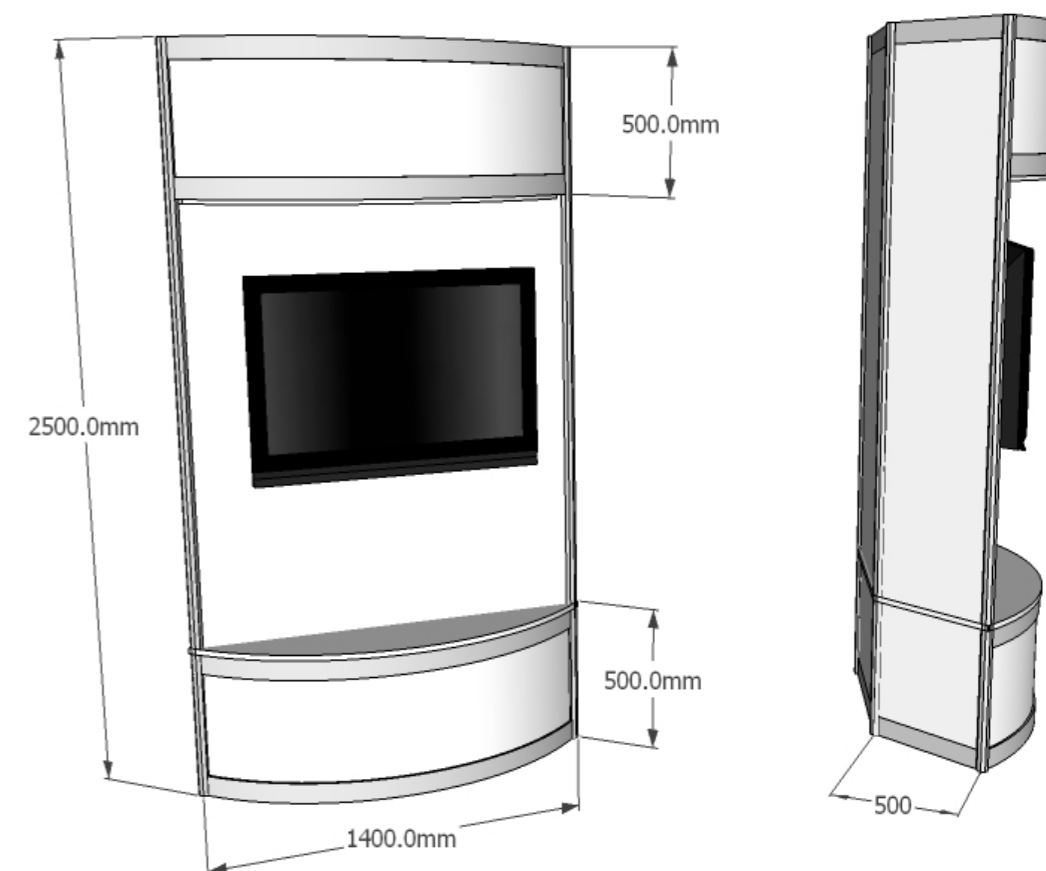

Additional Extras - TOWER #1

Tower # 1 Details:

4.0m overall height
White panels with
coloured band as shown
(Colour choice available)
1.0m diameter

Tower sold without
artwork prints or lights

This unit cannot be used for storage

Additional Extras - TOWER #2

Tower # 2 Details:

4.0m overall height
White panels as standard
(Upgrades available)
2no Clear window sections
2no White product shelves
(Upgrades available)
2no Ceiling sections with
2no recessed lights to
each ceiling section
(Lights are 50w each)
Lockable door to
rear of unit
Full colour print to
raised fascia section

Max weight on
each shelf: 25kg

Unit cannot be used for storage

Additional Extras - TOWER #3

Tower # 3 Details:

4.0m overall height

White panels with
coloured bands as shown
(Colour choice available)

1no Twin power socket

SmartSpace

Reed Exhibitions

Additional Extras - PLASMA #1 / PLASMA #2

Plasma #1

To be added to a 2.5m H wall section

Includes:

1.5m high solid melamine panel to replace existing white panel inside walling. Melamine is supplied white (Colour upgrades available)
1m high curved front counter unit with cable hole to top. White top supplied as standard (upgrades available)