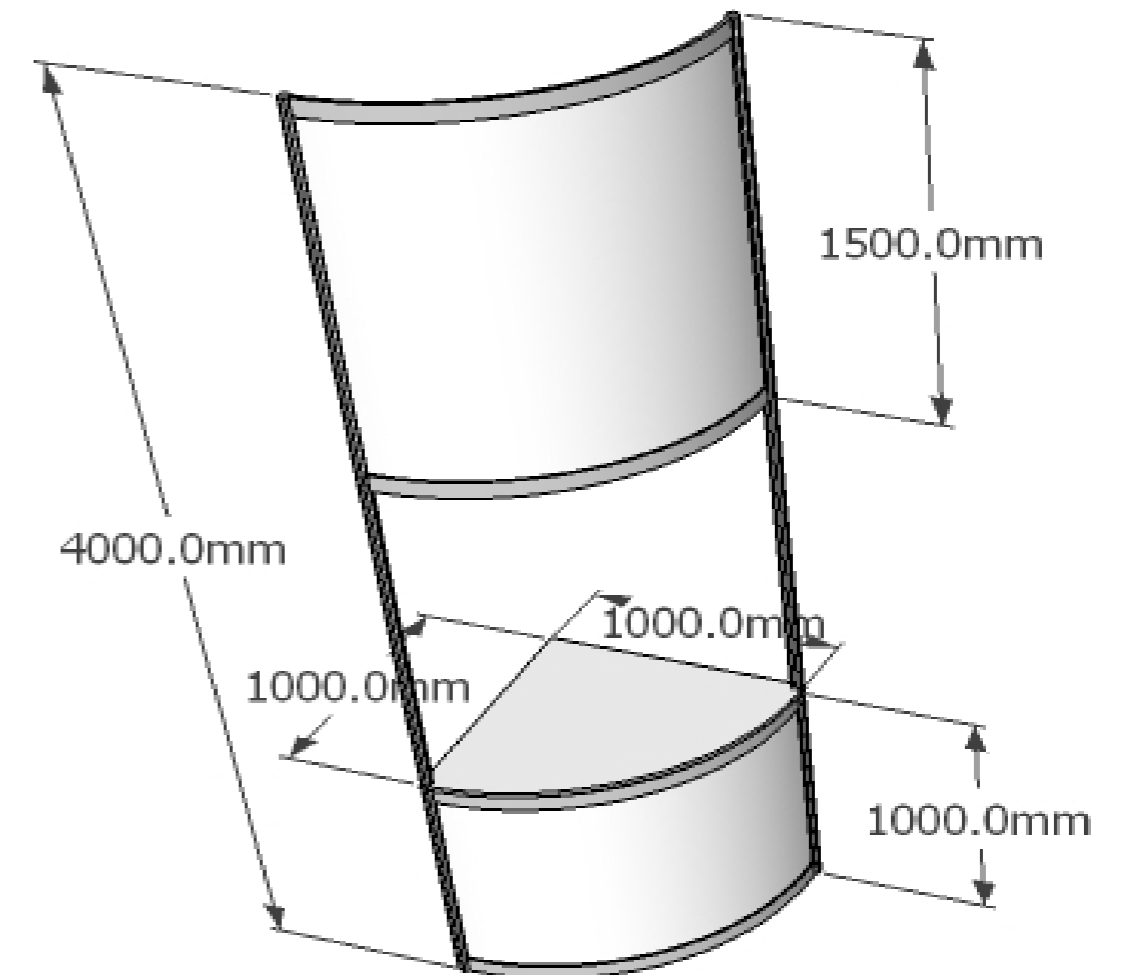

Additional Extras - TOWER #2

Tower # 2 Details:

4.0m overall height
White panels as standard
(Upgrades available)
2no Clear window sections
2no White product shelves
(Upgrades available)
2no Ceiling sections with
2no recessed lights to
each ceiling section
(Lights are 50w each)
Lockable door to
rear of unit
Full colour print to
raised fascia section

Tower # 4 Details:

4.0m overall height

White panels to counter base

Artwork print to 1500mm

high raised fascia

Lockable door section to rear of base unit

White worktop as standard (upgrade available)

Tower sold without artwork prints to base or any lights

SmartSpace

Reed Exhibitions

Additional Extras - PLASMA #1 / PLASMA #2

Plasma #1

To be added to a 2.5m H wall section

Includes:

1.5m high solid melamine panel to replace existing white panel inside walling. Melamine is supplied white (Colour upgrades available)
1m high curved front counter unit with cable hole to top. White top supplied as standard (upgrades available)

Price excludes plasma screen, lights
power socket or any other item shown in visual.
Price excludes any artwork printing

Plasma #2

To be added to a 2.5m H wall section

Includes:

2.0m wide x 1.5m high solid melamine panel to replace existing white panel inside walling. Melamine is supplied white (Colour upgrades available)
Walling will be split at 1m high with beam to add extra support to wall