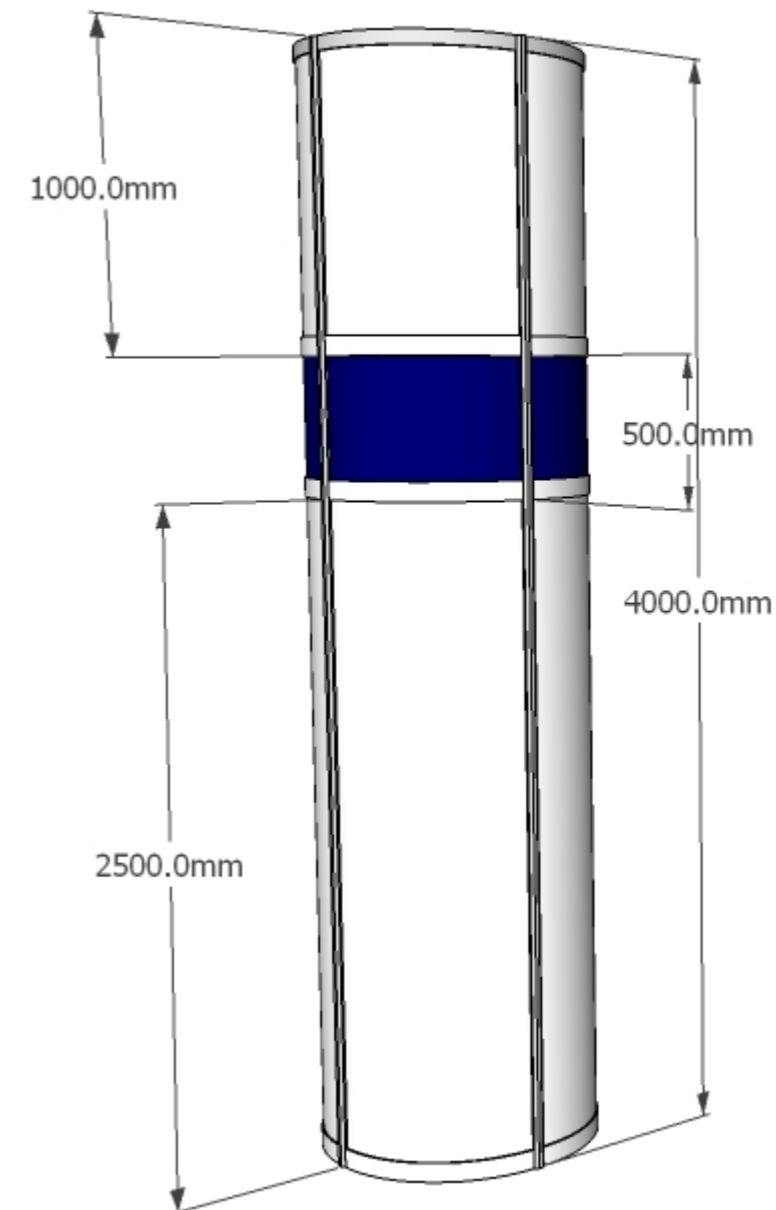

Additional Extras - TOWER #1

Tower # 1 Details:

4.0m overall height
White panels with
coloured band as shown
(Colour choice available)
1.0m diameter

Tower sold without
artwork prints or lights

This unit cannot be used for storage

Additional Extras - TOWER #2

Tower # 2 Details:

4.0m overall height
White panels as standard
(Upgrades available)
2no Clear window sections
2no White product shelves
(Upgrades available)
2no Ceiling sections with
2no recessed lights to
each ceiling section
(Lights are 50w each)
Lockable door to
rear of unit
Full colour print to
raised fascia section

Max weight on
each shelf: 25kg

Unit cannot be used for storage

Additional Extras - TOWER #3

Tower # 3 Details:

4.0m overall height

White panels with
coloured bands as shown
(Colour choice available)

1no Twin power socket

SmartSpace

Reed Exhibitions

Additional Extras - PLASMA #1 / PLASMA #2

Plasma #1

To be added to a 2.5m H wall section

Includes:

1.5m high solid melamine panel to replace existing white panel inside walling. Melamine is supplied white (Colour upgrades available)
1m high curved front counter unit with cable hole to top. White top supplied as standard (upgrades available)