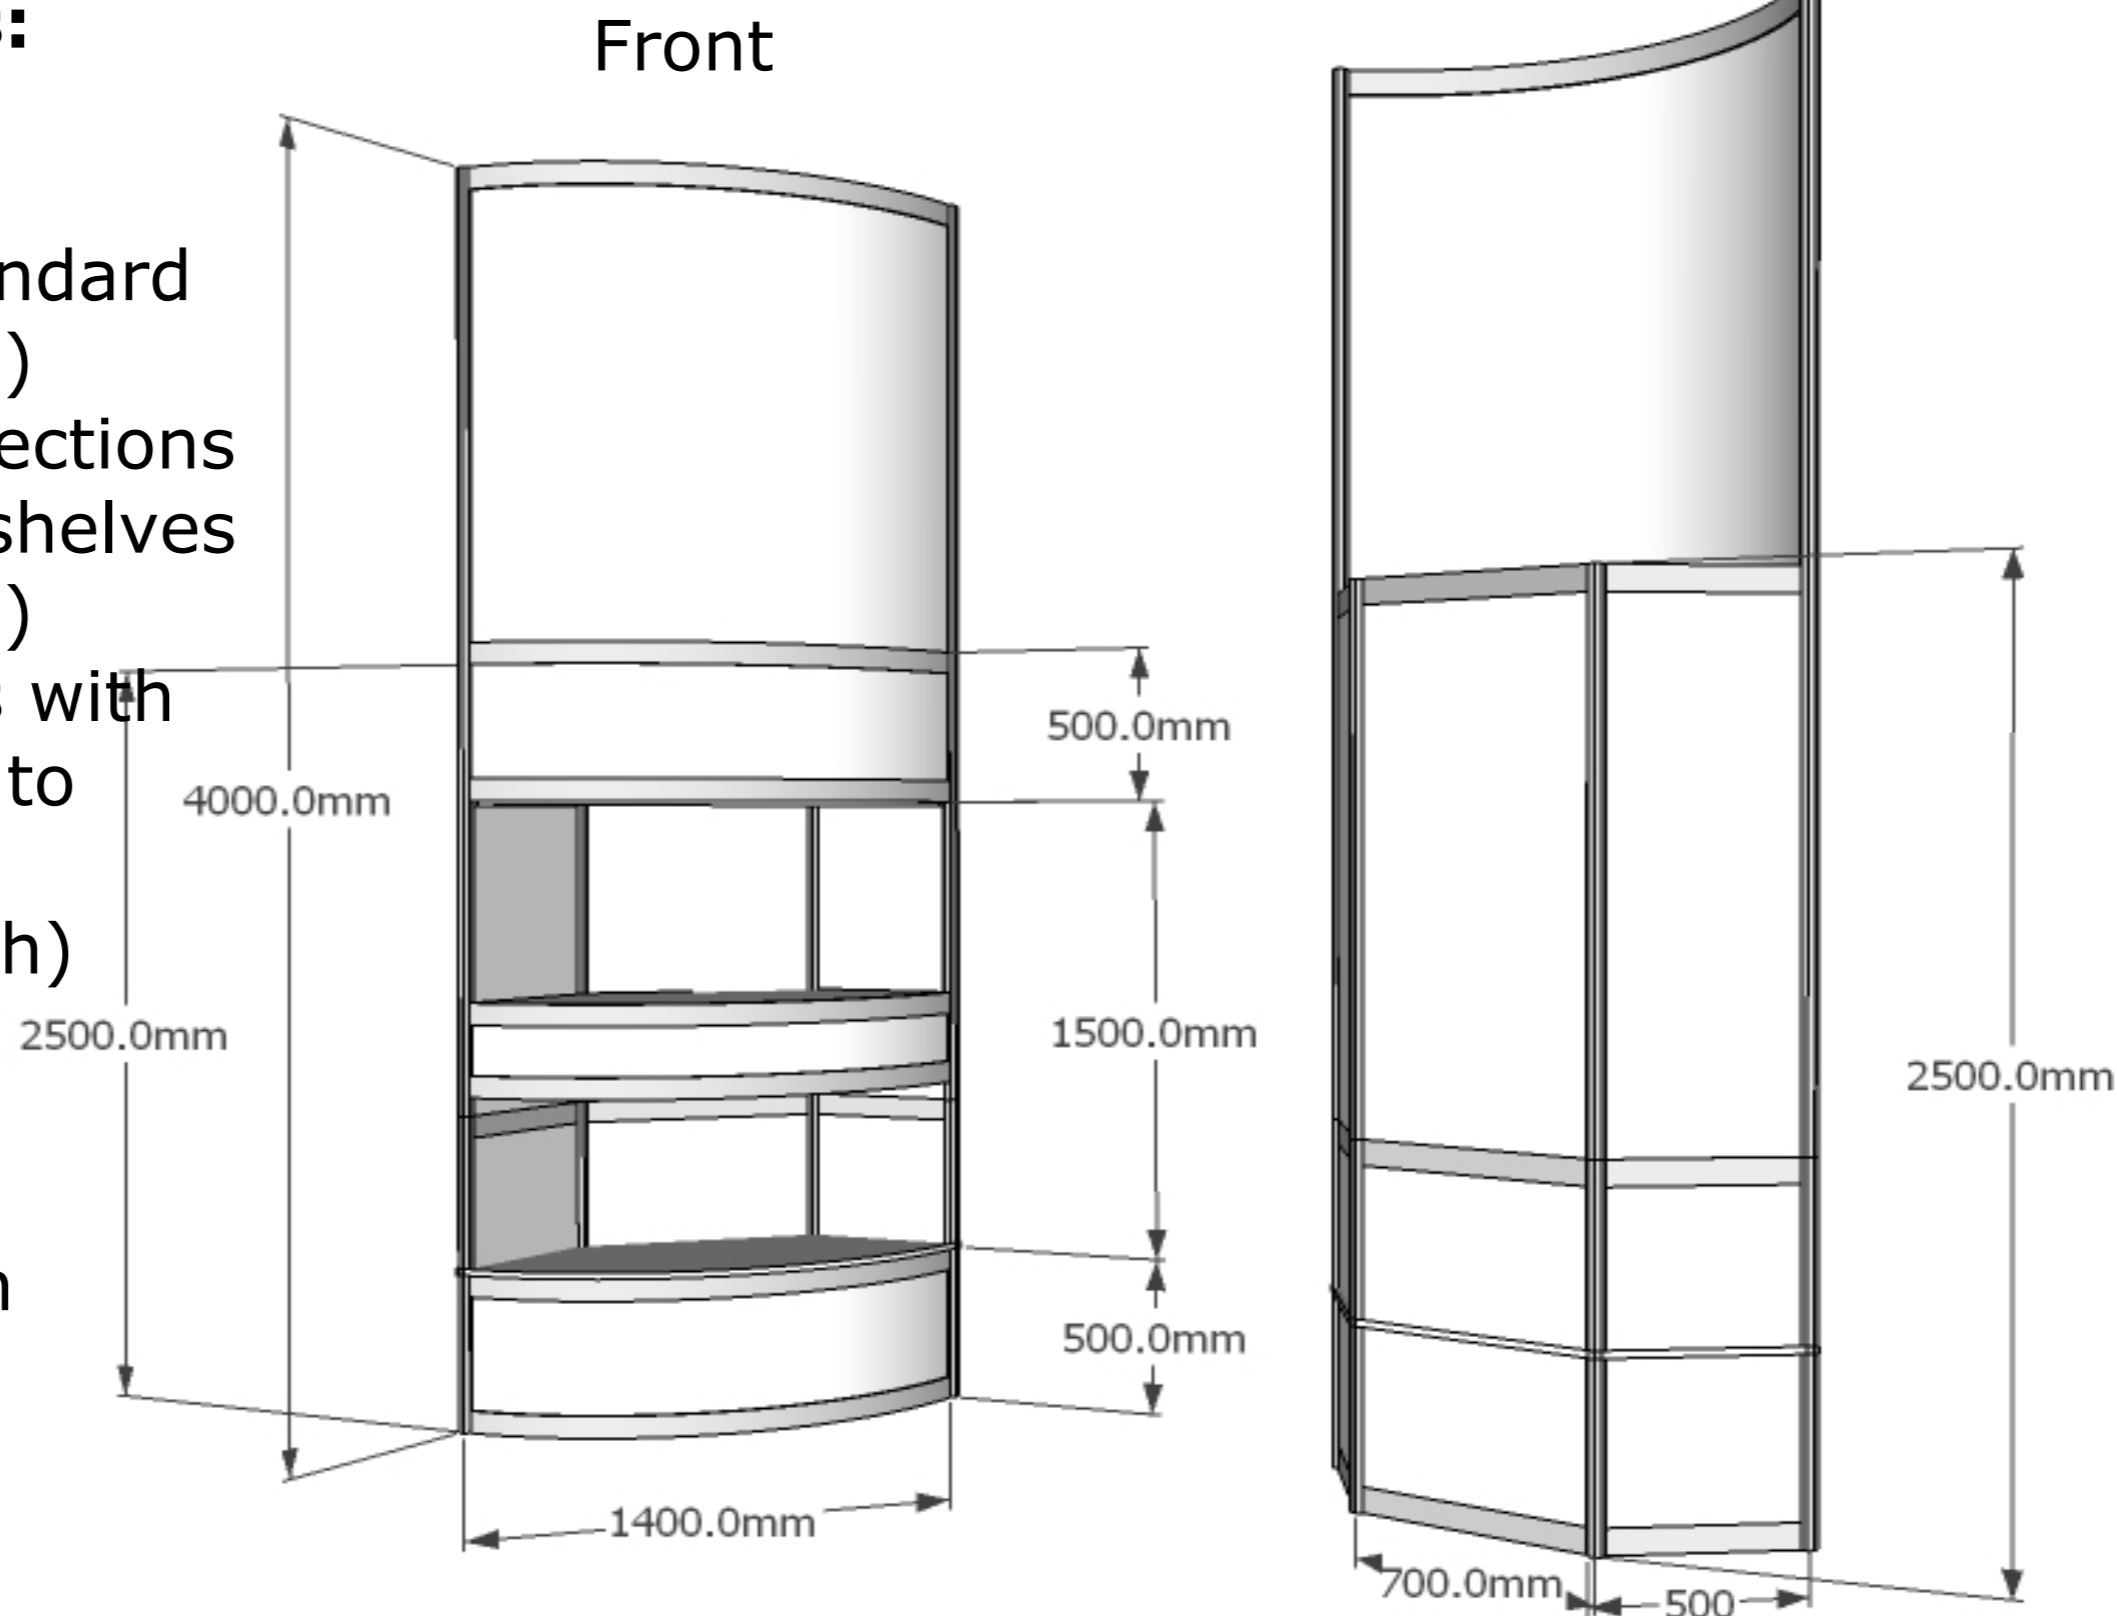

Additional Extras - TOWER #1

Tower # 1 Details:

4.0m overall height
White panels with
coloured band as shown
(Colour choice available)
1.0m diameter

Tower sold without
artwork prints or lights

This unit cannot be used for storage

Additional Extras - TOWER #2

Tower # 2 Details:

4.0m overall height
White panels as standard
(Upgrades available)
2no Clear window sections
2no White product shelves
(Upgrades available)
2no Ceiling sections with
2no recessed lights to
each ceiling section
(Lights are 50w each)
Lockable door to
rear of unit
Full colour print to
raised fascia section

Max weight on
each shelf: 25kg

Unit cannot be used for storage

Additional Extras - TOWER #3

Tower # 3 Details:

4.0m overall height

White panels with
coloured bands as shown
(Colour choice available)

1no Twin power socket

SmartSpace

Reed Exhibitions

Additional Extras - PLASMA #1 / PLASMA #2

Plasma #1

To be added to a 2.5m H wall section

Includes:

1.5m high solid melamine panel to replace existing white panel inside walling. Melamine is supplied white (Colour upgrades available)
1m high curved front counter unit with cable hole to top. White top supplied as standard (upgrades available)