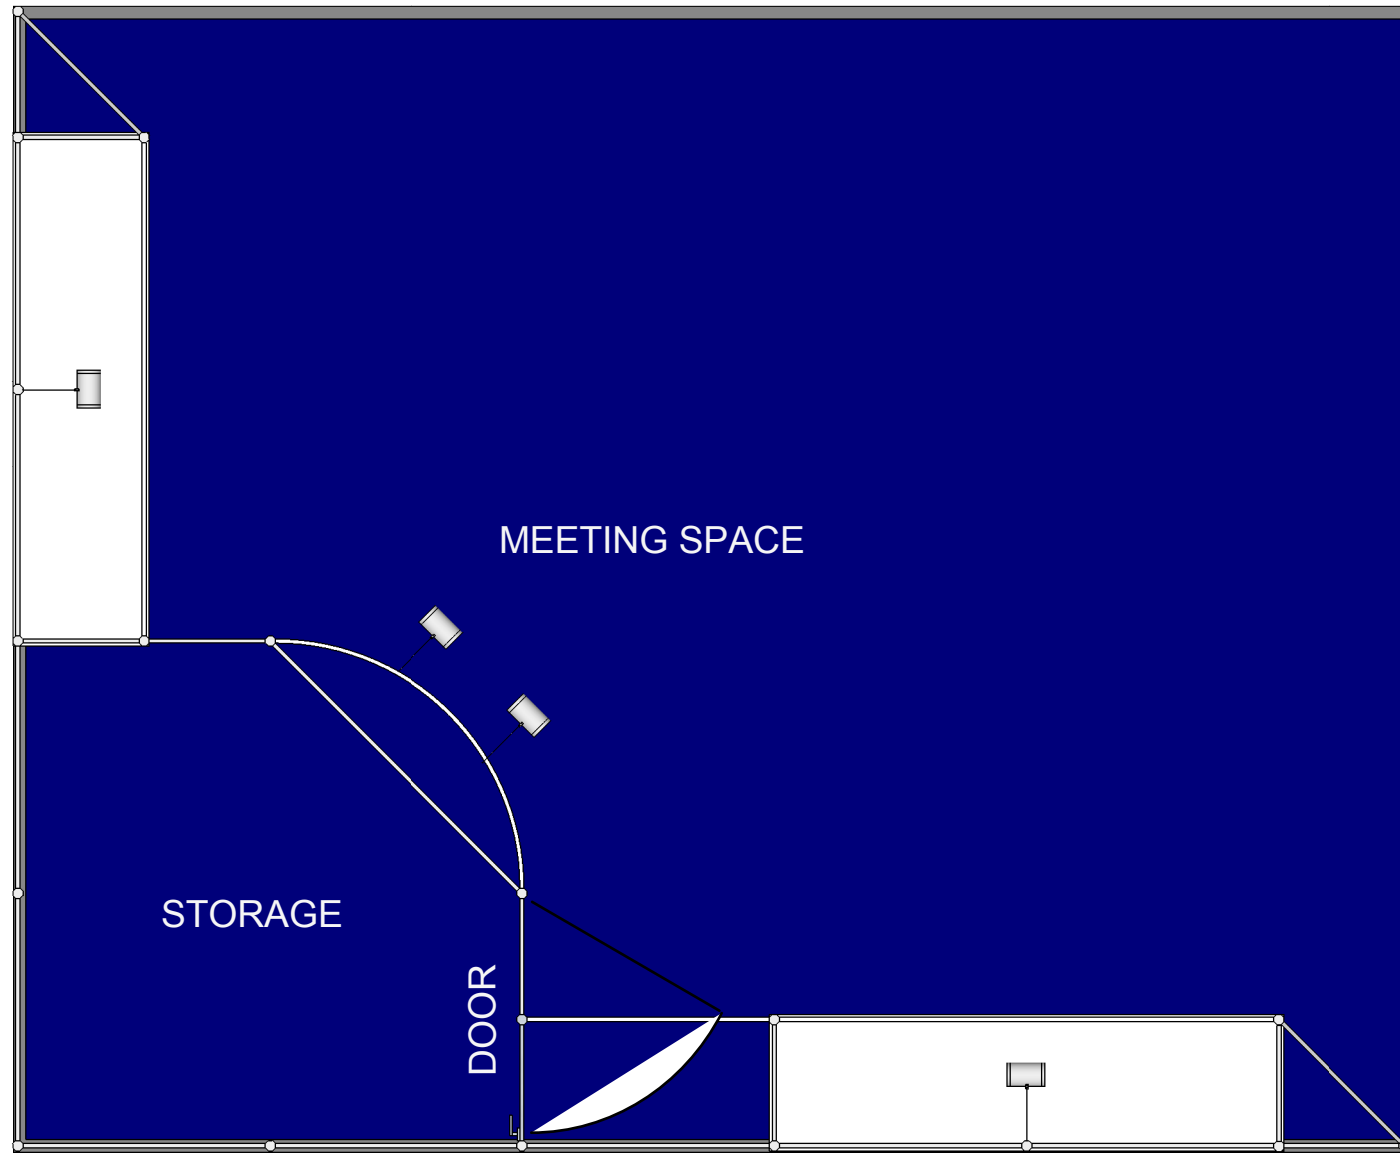

**Example Six - Suitable for Open on Two Sides (Two walls) from 24sqm - 44sqm**

This Document details 24.75sqm (4.5m x 5.5m). Please contact us for drawings of different sized areas

Print your logo to this panel

Raised fascia 1.5m high where venue ceilings allow. Colour choices available

Perimeter walling is supplied white as standard. Upgrade by adding colours, or artwork prints

2no Counters 2m x 50cm x 1m high  
White panels, internal shelf, sliding lockable doors to front.  
White worktop (upgrades available)

Reception desk - included in packages of 30sqm and above.  
White panels and top (upgrades available)  
Logo to front  
Lockable doors to rear

Raised platform floor to hide cables  
Cord carpet (colour choice plus upgrades available)

Lockable door section for access into small storage area