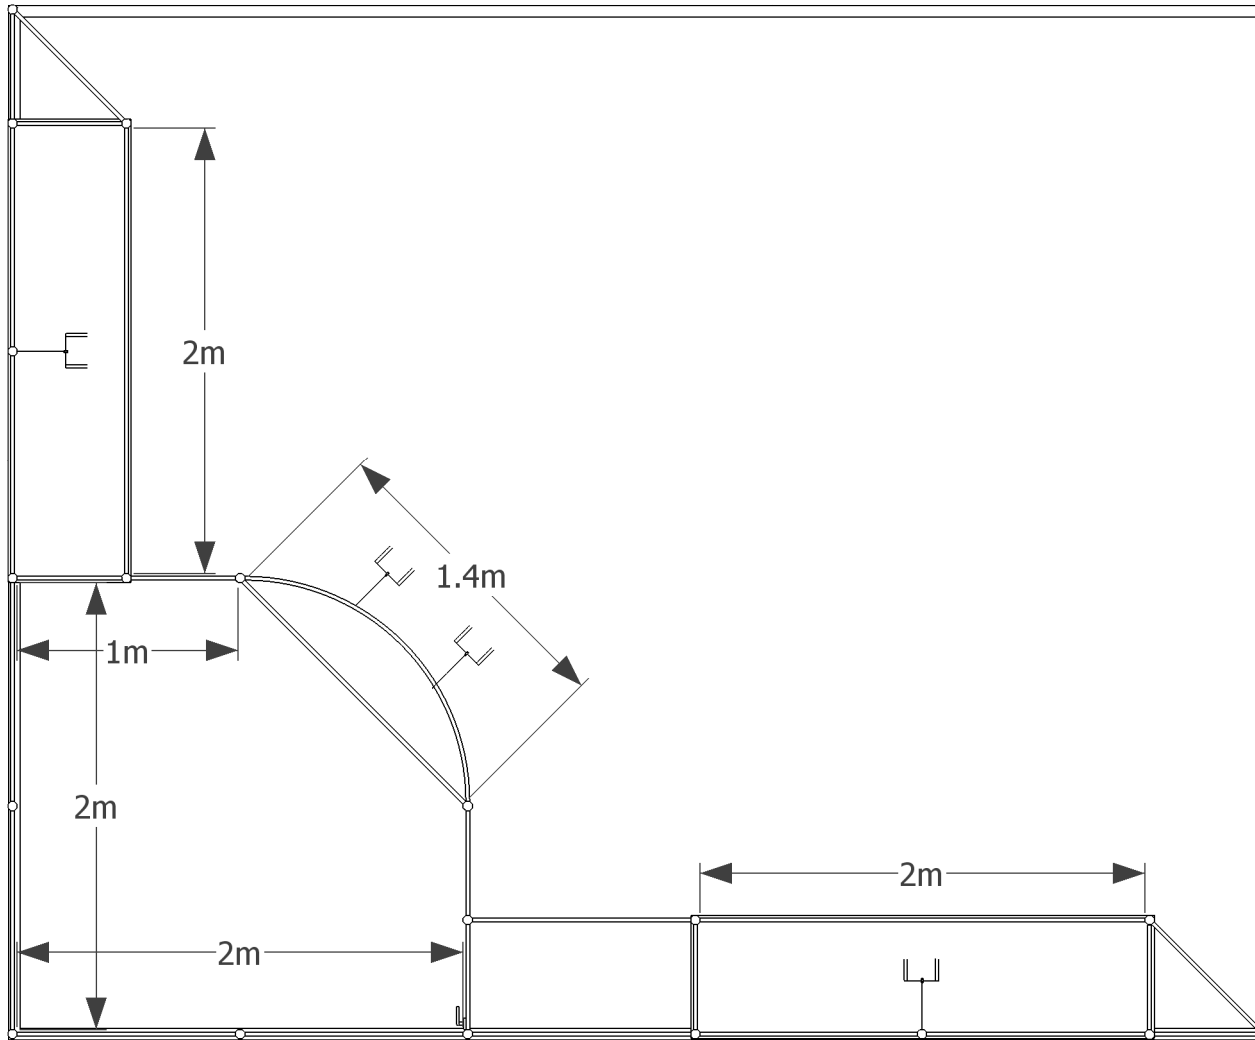

Electrical Items:

Packages include:

24sqm - 26sqm
4no Long Arm Spotlights
1no Single Socket 500w

27sqm - 31sqm
4no Long Arm Spotlights
2no Single Sockets 500w

32sqm - 44sqm
6no Long Arm Spotlights
2no Single Sockets 500w

Each stand will have an electrical mains cable leading to an electrical mains box.
These units are compulsory and cannot be removed.
In all cases we will attempt to minimise the view of these boxes by hiding them away
in storage areas or in discreet places on the stand
In European venues, there will be an Additional Item charge for Consumption.