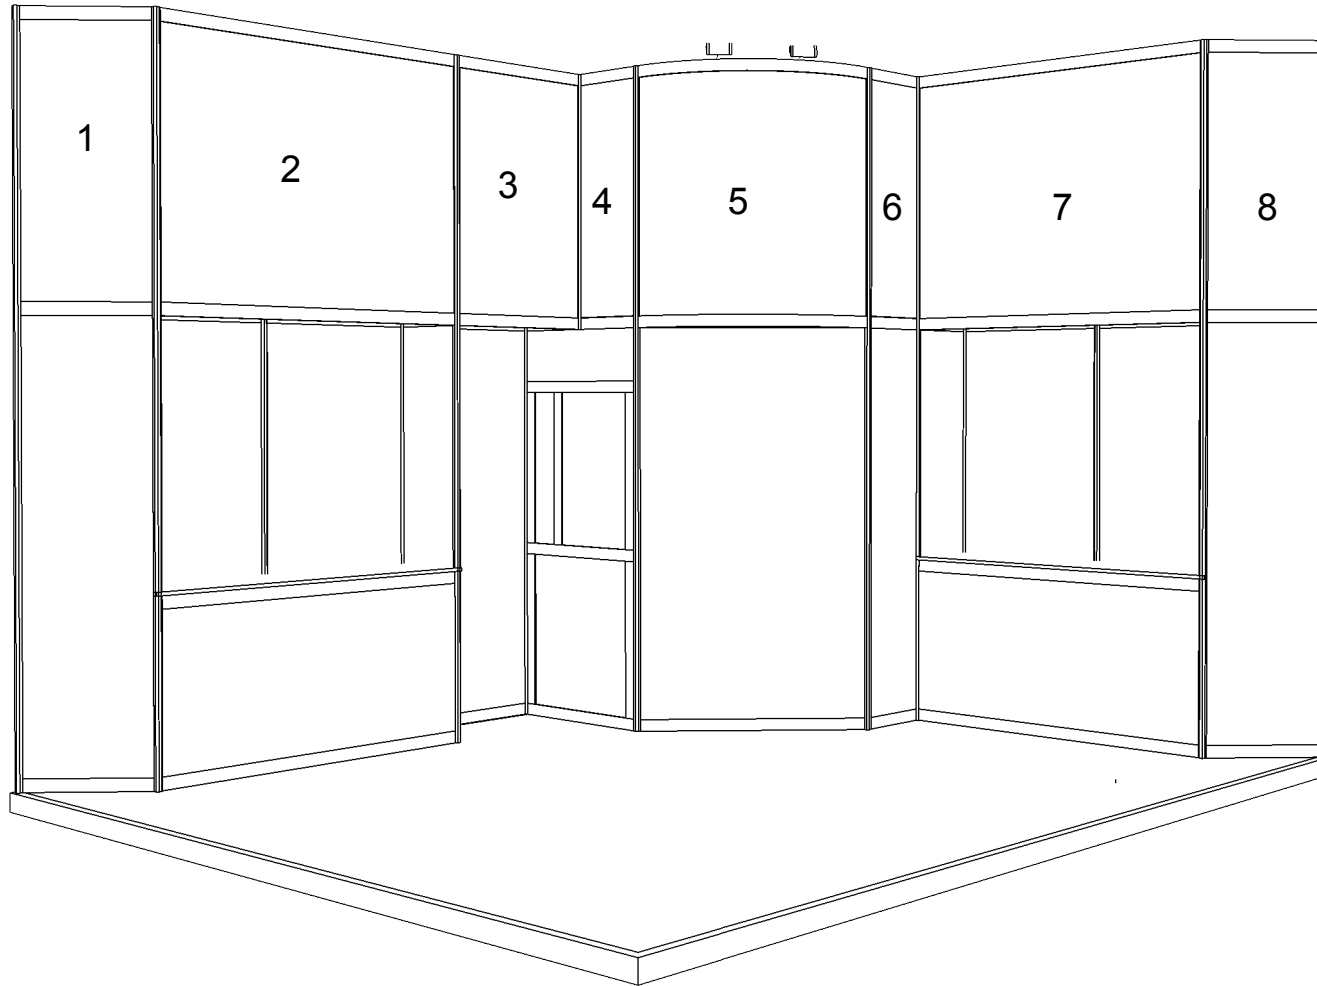

Artwork Panels:

Packages include:

24sqm - 29sqm
1no logo print to curved fascia panel

30sqm - 35sqm
1no logo print to curved fascia panel
Print to reception desk front

36sqm - 39sqm
1no logo print to curved fascia panel
Print to reception desk front
1no Print to Panel 2

40sqm - 44sqm
1no logo print to curved fascia panel
Print to reception desk front
1no Print to Panel 2
1no Print to Panel 7

When you have booked your stand and chosen your design, we will send you a set of drawings specific to your stand size.

We will provide you with the sizes of each panel that you wish to provide artwork to print