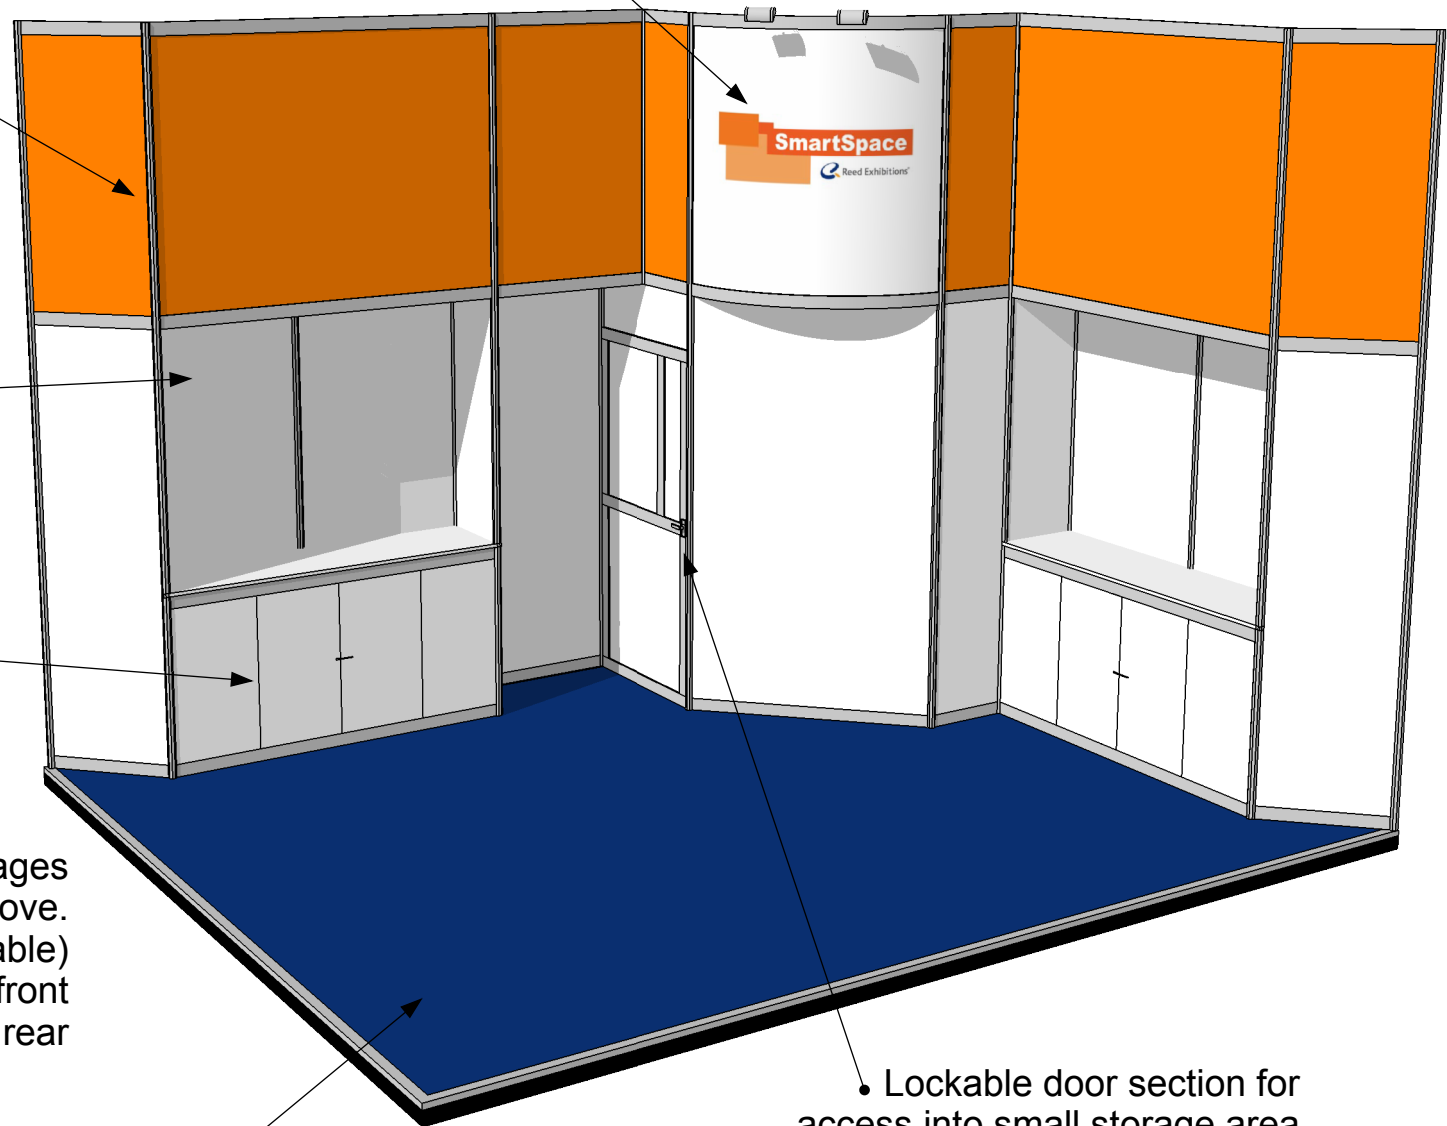

**Example Six - Suitable for Open on Two Sides (Two walls) from 24sqm - 44sqm**

This Document details 24.75sqm (4.5m x 5.5m). Please contact us for drawings of different sized areas

Print your logo to this panel

Raised fascia 1.5m high where venue ceilings allow. Colour choices available

Perimeter walling is supplied white as standard. Upgrade by adding colours, or artwork prints

2no Counters 2m x 50cm x 1m high  
White panels, internal shelf, sliding lockable doors to front.  
White worktop (upgrades available)

Reception desk - included in packages of 30sqm and above.  
White panels and top (upgrades available)  
Logo to front  
Lockable doors to rear

Raised platform floor to hide cables  
Cord carpet (colour choice plus upgrades available)

Lockable door section for access into small storage area